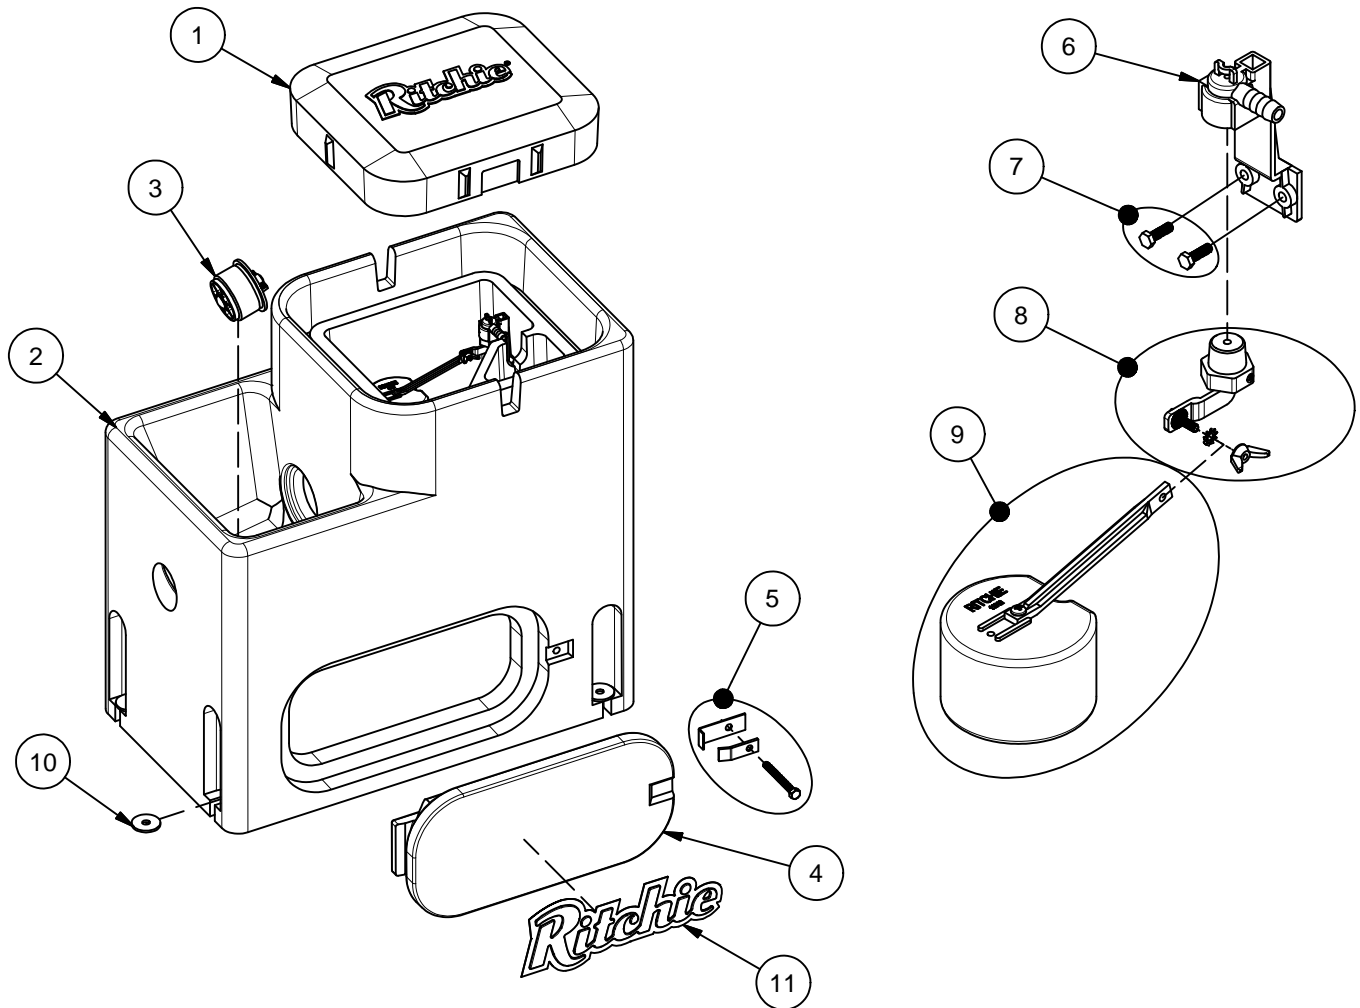

WaterMatic 100

Part # 18165

Item	Part #	Description	Qty	Item	Part #	Description	Qty
1	18167	WaterMatic 100/150 Cover	1	9	12836	Float with Long Arm pkg	1 pkg
2	18168	WaterMatic 100 Base	1	10	18318	Bolt Down Washer (4/pkg)	1 pkg
3	18470	Drain Plug Ritchie 3"	1 pkg	11	18653	Ritchie Label 12" (1/pkg)	1 pkg
4	16621	Access Panel 6"x14"	1	NS	14866	Seal Foam 10' Roll	1
5	18147	Access Panel Hardware pkg	1 pkg	NS	15930	Hose Clamp 7/8" SS (5/pkg)	1 pkg
6	11515	Valve Bracket w/ screw pkg	1 pkg	NS	18613	Adapter 1/2" x 3/8" HB	1 pkg
7	18066	Screw Valve Mount (6/pkg)	1 pkg	NS	18174	WMatic 100 Accessory pkg	1 pkg
8	12575	Red Valve 1/2" pkg	1 pkg				