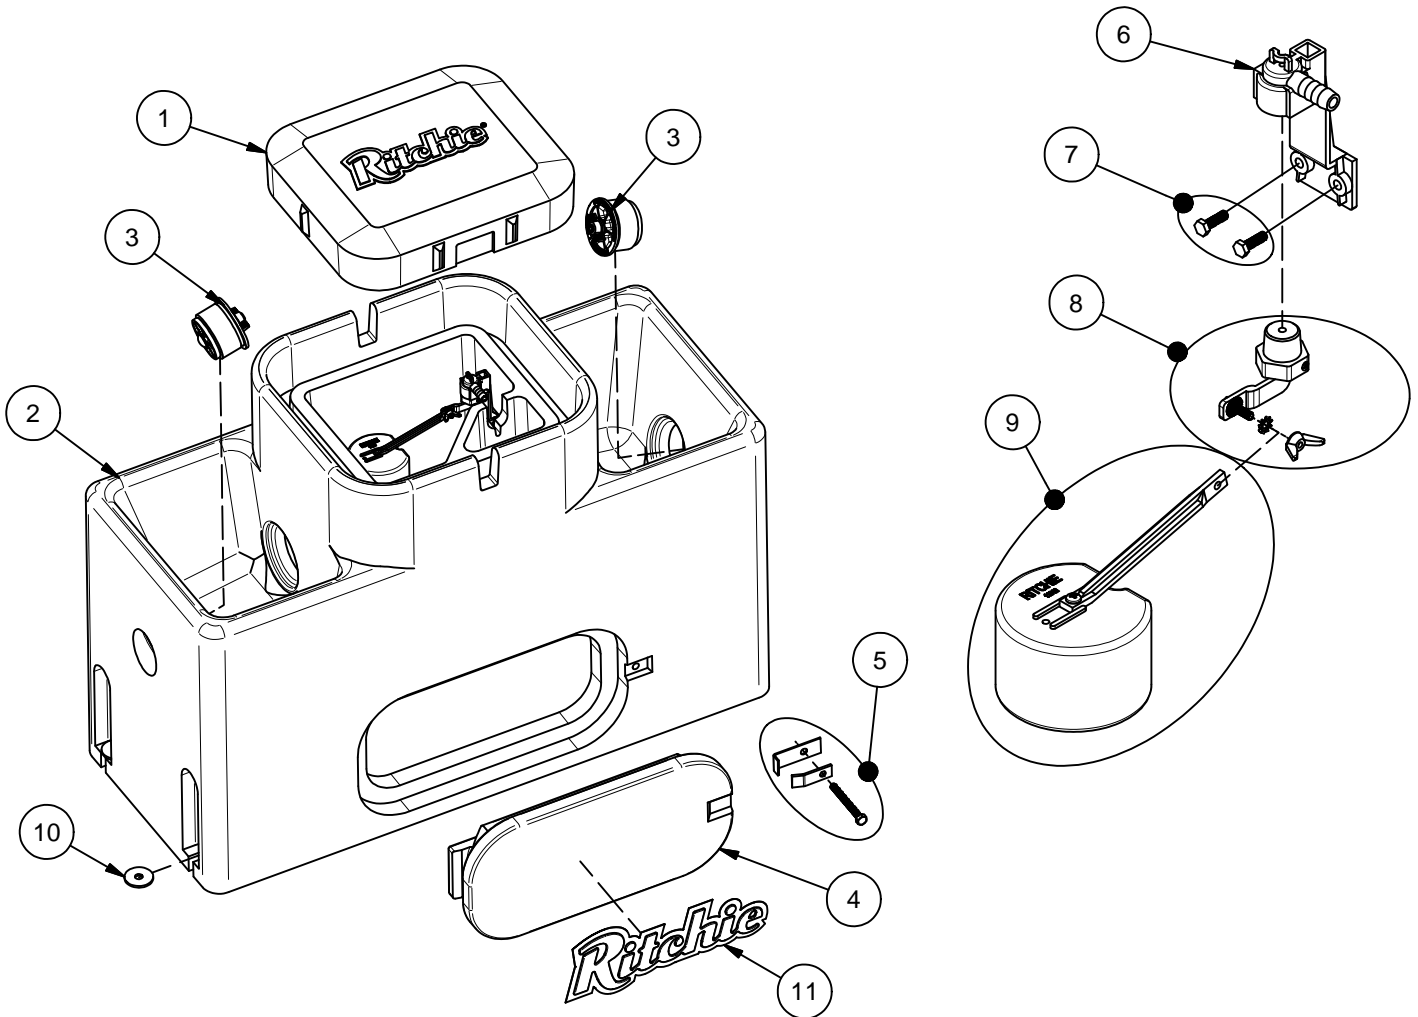

WaterMatic 150

Part # 18166

Item	Part #	Description	Qty	Item	Part #	Description	Qty
1	18167	WaterMatic 100/150 Cover	1	9	12836	Float with Long Arm pkg	1 pkg
2	18169	WaterMatic 150 Base	1	10	18318	Bolt Down Washer (4/pkg)	1 pkg
3	18470	Drain Plug Ritchie 3"	2 pkg	11	18653	Ritchie Label 12" (1/pkg)	1 pkg
4	16621	Access Panel 6"x14"	1	NS	14866	Seal Foam 10' Roll	1
5	18147	Access Panel Hardware pkg	1 pkg	NS	15930	Hose Clamp 7/8" SS (5/pkg)	1 pkg
6	11515	Valve Bracket w/ screw pkg	1 pkg	NS	18613	Adapter 1/2" x 3/8" HB	1 pkg
7	18066	Screw Valve Mount (6/pkg)	1 pkg	NS	18187	WMatic 150/150S Accessory pkg	1 pkg
8	12575	Red Valve 1/2" pkg	1 pkg				