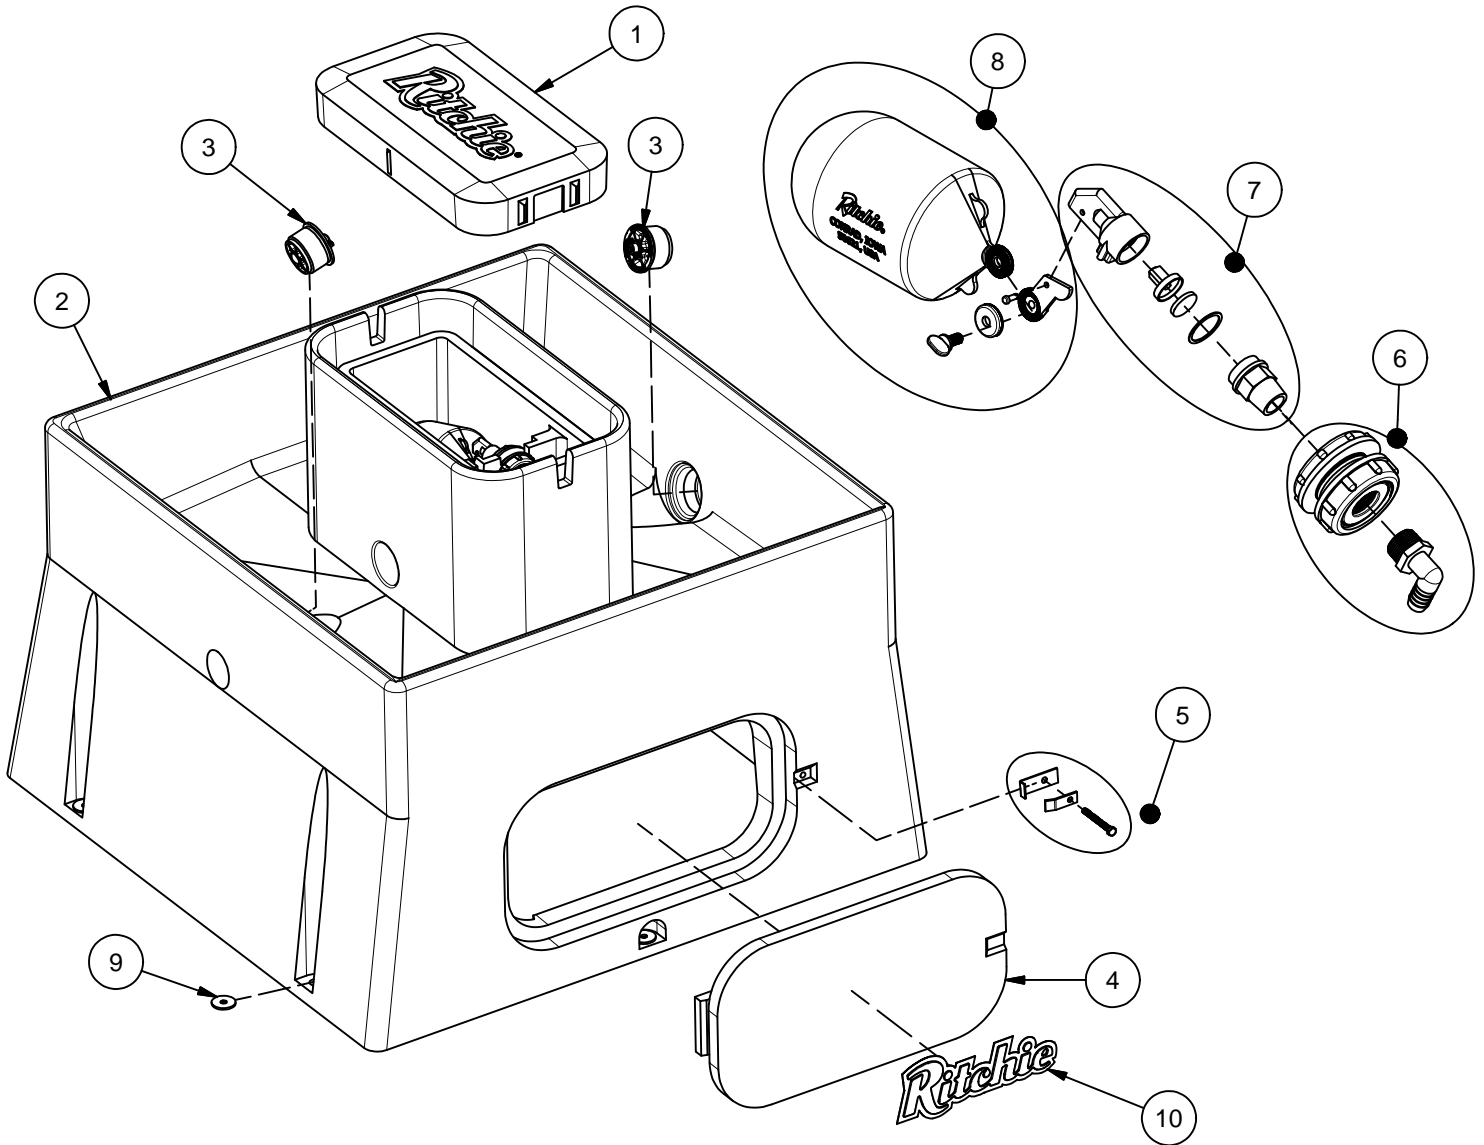

WaterMatic 1000

Part # 18110

Item	Part #	Description	Qty	Item	Part #	Description	Qty
1	18112	WaterMatic 1000 Cover	1	9	18318	Bolt Down Washer (4/pkg)	2 pkg
2	18111	WaterMatic 1000 Base	1	10	18653	Ritchie Label 12" (1/pkg)	1 pkg
3	18470	Drain Plug Ritchie 3"	3 pkg				
4	16562	Access Panel 10"x20"	1	NS	14866	Seal Foam 10' Roll	2
5	18147	Access Panel Hardware pkg	1 pkg	NS	15931	Hose Clamp 1" SS (5/pkg)	1 pkg
6	16898	Bulkhead with Elbow	1 pkg	NS	18614	Adapter 3/4" x 5/8" HB	1 pkg
7	11101	Red Valve 3/4" Male pkg	1 pkg	NS	18109	WMatic 1000 Accessory pkg	1 pkg
8	18314	Float with Hardware pkg	1 pkg				
	18313	Hardware for Float pkg	1 pkg				