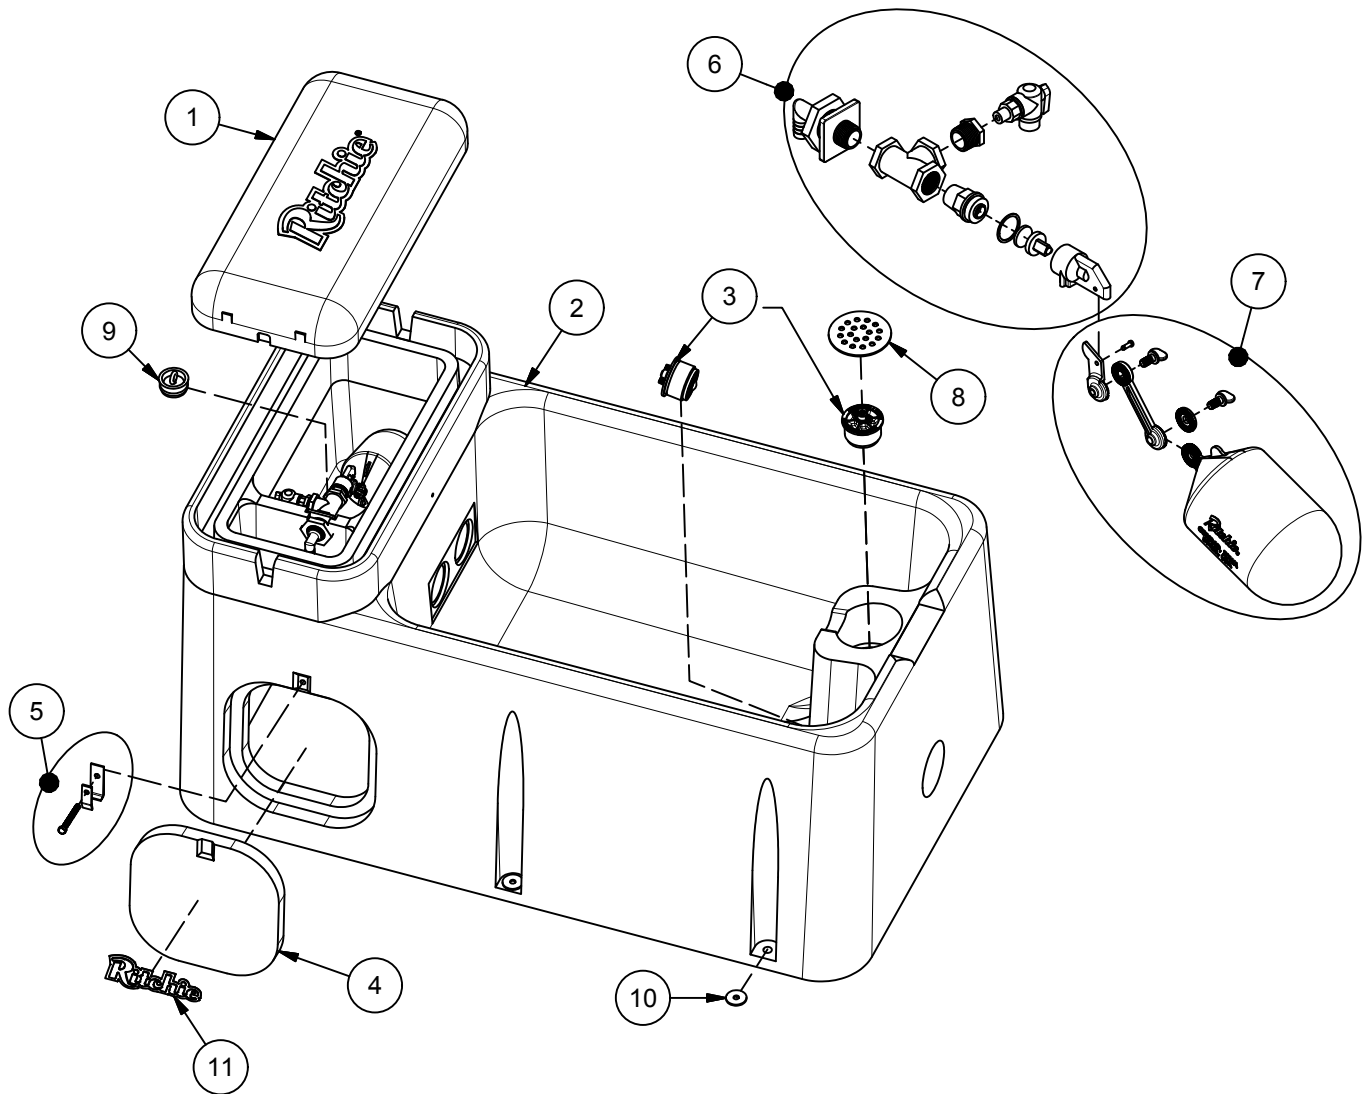

WaterMaster 54D

Part # 18355

Item	Part #	Description	Qty	Item	Part #	Description	Qty
1	18419	WaterMaster 54D Cover	1	9	18219	Plug #11 pkg	1 pkg
2	18372	WaterMaster 54D Base	1	10	18318	Bolt Down Washer (4/pkg)	2 pkg
3	18470	Drain Plug Ritchie 3"	2 pkg	11	18655	Ritchie Decal 7.5" (1/pkg)	1 pkg
4	18370	Access Panel 10"x10"	1				
5	18147	Access Panel Hardware pkg	1 pkg	NS	14866	Seal Foam 10' Roll	2
6	16464	Valve WM Assembly pkg	1 pkg	NS	18632	Cap for Trainer Hole	1 pkg
	11101	Red Valve 3/4" Male pkg	1 pkg	NS	17173	Adapter 3" PVC	1
	16508	Adapter Tee 3/4" pkg	1 pkg	NS	15931	Hose Clamp 1" SS (5/pkg)	1 pkg
	18458	Petcock PVC w/ adptr pkg	1 pkg	NS	18614	Adapter 3/4" x 5/8" HB	1 pkg
	16422	Valve Bracket w/ nut pkg	1 pkg	NS	18367	WM 54D Accessory pkg	1 pkg
7	18314	Float with Hardware pkg	1 pkg	NS	16471	Tube Water Trainer	1
	18313	Hardware for Float pkg	1 pkg	NS	18624	Adapter - Opt. Non-potable	1 pkg
8	17194	Strainer	1				