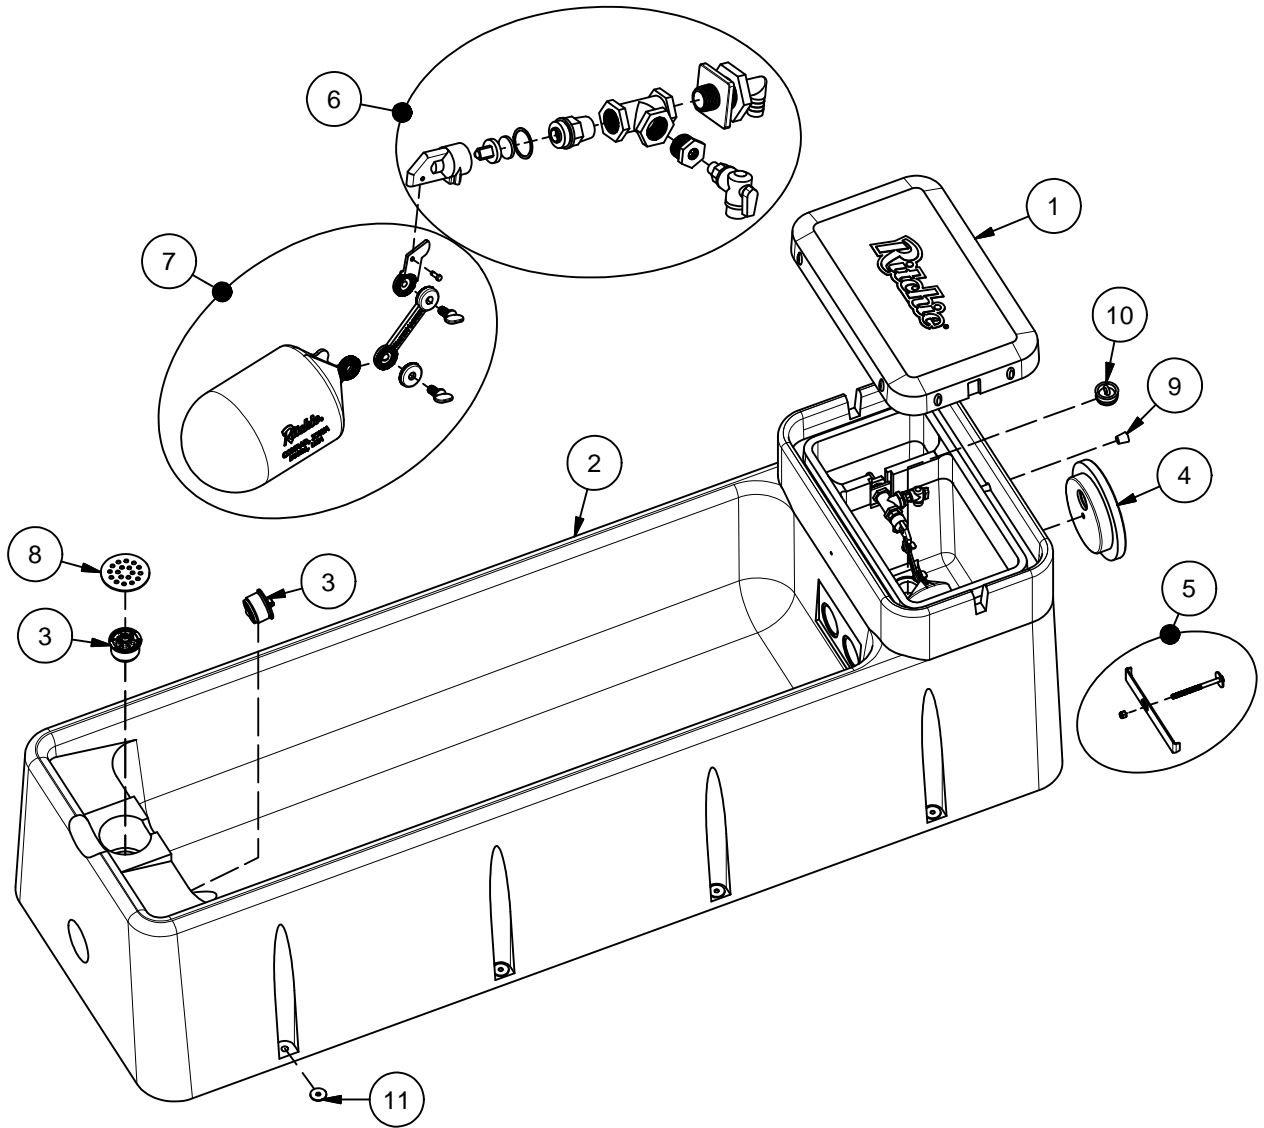

WaterMaster 96

Part # 18007

Item	Part #	Description	Qty	Item	Part #	Description	Qty
1	16469	WaterMaster Cover	1	8	17194	Strainer	1
2	18040	WaterMaster 96 Base	1	9	18633	Plug #3 - Channel	1 pkg
3	18470	Drain Plug Ritchie 3"	2 pkg	10	18219	Plug #11 pkg	1 pkg
4	16472	Access Panel Round	1	11	18318	Bolt Down Washer (4/pkg)	2 pkg
5	18203	Access Panel Rnd Hardware pkg	1 pkg	NS	14866	Seal Foam 10' Roll	2
6	16464	Valve WM Assembly pkg	1 pkg	NS	18632	Cap for Trainer Hole	1 pkg
	11101	Red Valve 3/4" Male pkg	1 pkg	NS	17173	Adapter 3" PVC	1
	16508	adapter Tee 3/4" pkg	1 pkg	NS	15931	Hose Clamp 1" SS (5/pkg)	1 pkg
	18458	Petcock PVC w/ adptr pkg	1 pkg	NS	18614	Adapter 3/4" x 5/8" HB	1 pkg
	16422	Valve Bracket w/ nut pkg	1 pkg	NS	18041	WM 96 Accessory pkg	1 pkg
7	18314	Float with Hardware pkg	1 pkg	NS	16471	Tube Water Trainer	1
	18313	Hardware for Float pkg	1 pkg	NS	18624	Adapter - Opt. Non-potable	1 pkg