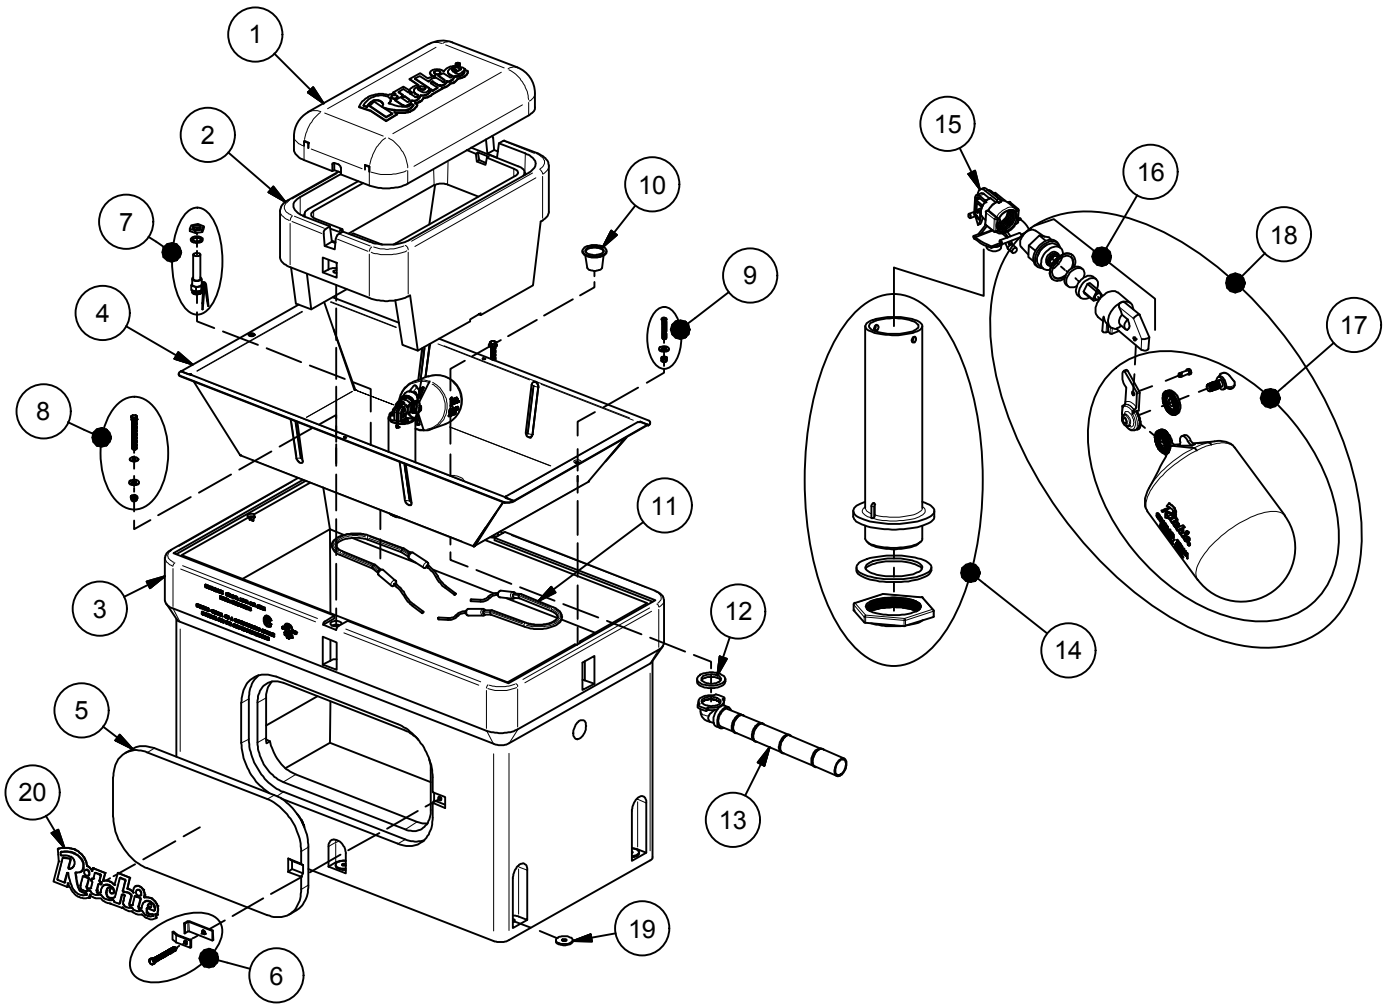

OmniFount 5

Part # 16533

Item	Part #	Description	Qty	Item	Part #	Description	Qty
1	18426	Omni 5 Cover	1	15	11514	Valve Bracket 3/4" pkg	1 pkg
2	18343	Omni 5 Frame pkg	1 pkg	16	15377	Green Male Valve 3/4" pkg	1 pkg
	18344	Omni 5 Cover & Frame pkg	1 pkg	17	18314	Float with Hardware pkg	1 pkg
3	16561	Omni 5 Casing	1		18313	Hardware for Float pkg	1 pkg
4	16631	Omni 5 Trough	1 pkg	18	16993	Green Valve & Float pkg	1 pkg
5	16562	Access Panel 10"x20"	1	19	18318	Bolt Down Washer (4/pkg)	2 pkg
6	18147	Access Panel Hardware pkg	1 pkg	20	18653	Ritchie Decal 12" (1/pkg)	1 pkg
7	16534	Fenwal Thermostat SS pkg	1 pkg	NS	12583	Valve Supply Line pkg	1 pkg
	18320	O-Ring Fenwal (6/pkg)	1 pkg	NS	13830	Cable Htr 120V 48W (1/pkg)	1 pkg
	18074	Nut Brass Fenwal (6/pkg)	1 pkg	NS	16554	Omni 5 Accessory pkg	1 pkg
8	18319	Frame Bolt & Wshr SS(2/pkg)	1 pkg	NS	16523	Seal Foam 1/4"x3/4"x25' Roll	1
9	18095	Trough Screw & Nut SS (2/pkg)	1 pkg	NS	14866	Seal Foam 1/2"x3/4"x10' Roll	1
10	18628	Drain Plug (2/pkg)	1 pkg				
11	11419	Heater 120V 250W (1/pkg)	2 pkg		16829	OMNI 5 240V	
12	18075	Drain Washer (6/pkg)	1 pkg	NS	11403	Heater 240V 300W (1/pkg)	2 pkg
13	11473	Drain Pipe with Elbow	1	NS	16424	Cable Htr 240V 48W (1/pkg)	1 pkg
14	16629	Standpipe pkg	1 pkg				