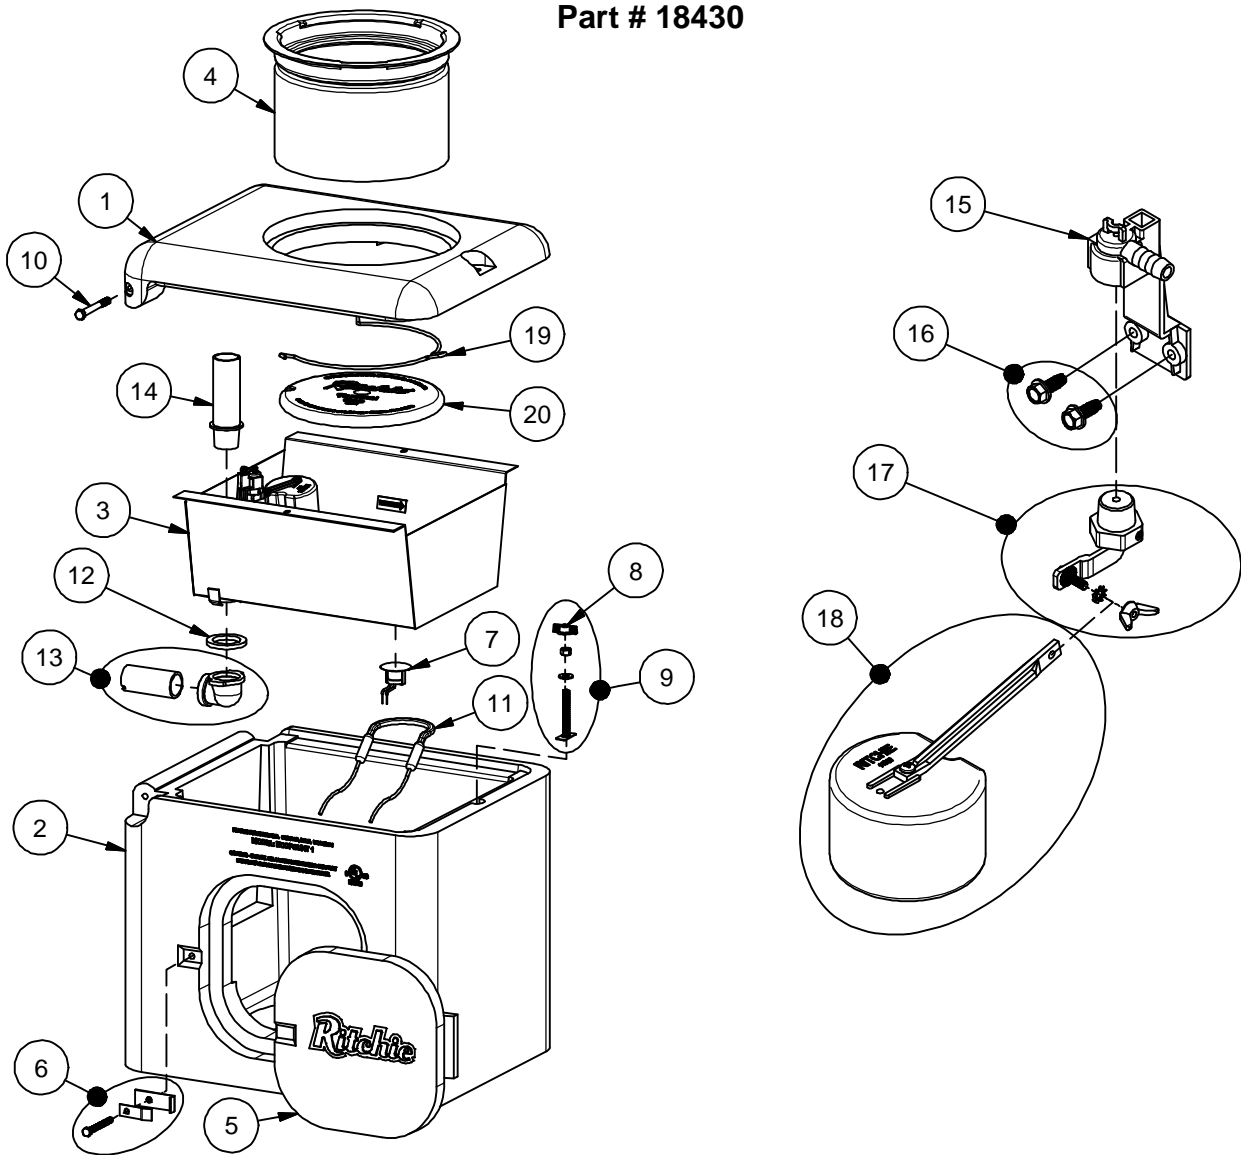

# EcoFount 1

Part # 18430

Item	Part #	Description	Qty	Item	Part #	Description	Qty
1	18434	EcoFount 1 Top	1	15	11515	Valve Bracket 1/2" w/ Scrws pkg	1 pkg
2	18436	EcoFount 1 Casing	1	16	15154	Screws Valve Bracket (10/ pkg)	1 pkg
3	18437	EcoFount 1 Trough	1 pkg	17	12575	Red Valve 1/2" pkg	1 pkg
4	18447	EcoFount Drinkwell W/ Ring pkg	1 pkg	18	12836	Float with Long Arm pkg	1 pkg
5	18370	Access Panel 10" x 10"	1	19	17963	Retaining Ring SS	1
6	18147	Access Panel Hardware pkg	1 pkg	20	14412	Thermal Cap	1
7	11885	Disc Thermostat pkg	1 pkg	NS	18318	Bolt Down Washer (4/pkg)	1 pkg
8	18451	Wing Nut 3/8" Nylon (4/pkg)	1 pkg	NS	13830	Cable Htr 120V 48W (1/pkg)	1 pkg
9	18448	T-Bolt w/ Wingnut 3/8" pkg	1 pkg	NS	18429	EcoFount 1 Accessory pkg	1 pkg
10	18452	Bolt 3/8"x3" SS (2/pkg)	1 pkg	NS	14866	Seal Foam 1/2"x3/4"x10' Roll	1
11	14150	Heater 120V 125W (1/pkg)	1 pkg				
12	18075	Drain Washer (6/pkg)	1 pkg		18431	EcoFount 1 240V	
13	16172	Drain Pipe with Elbow	1	NS	16664	Heater 240V 200W (1/pkg)	1 pkg
14	14647	Drain Plug Overflow	1	NS	16424	Cable Htr 240V 48W (1/pkg)	1 pkg