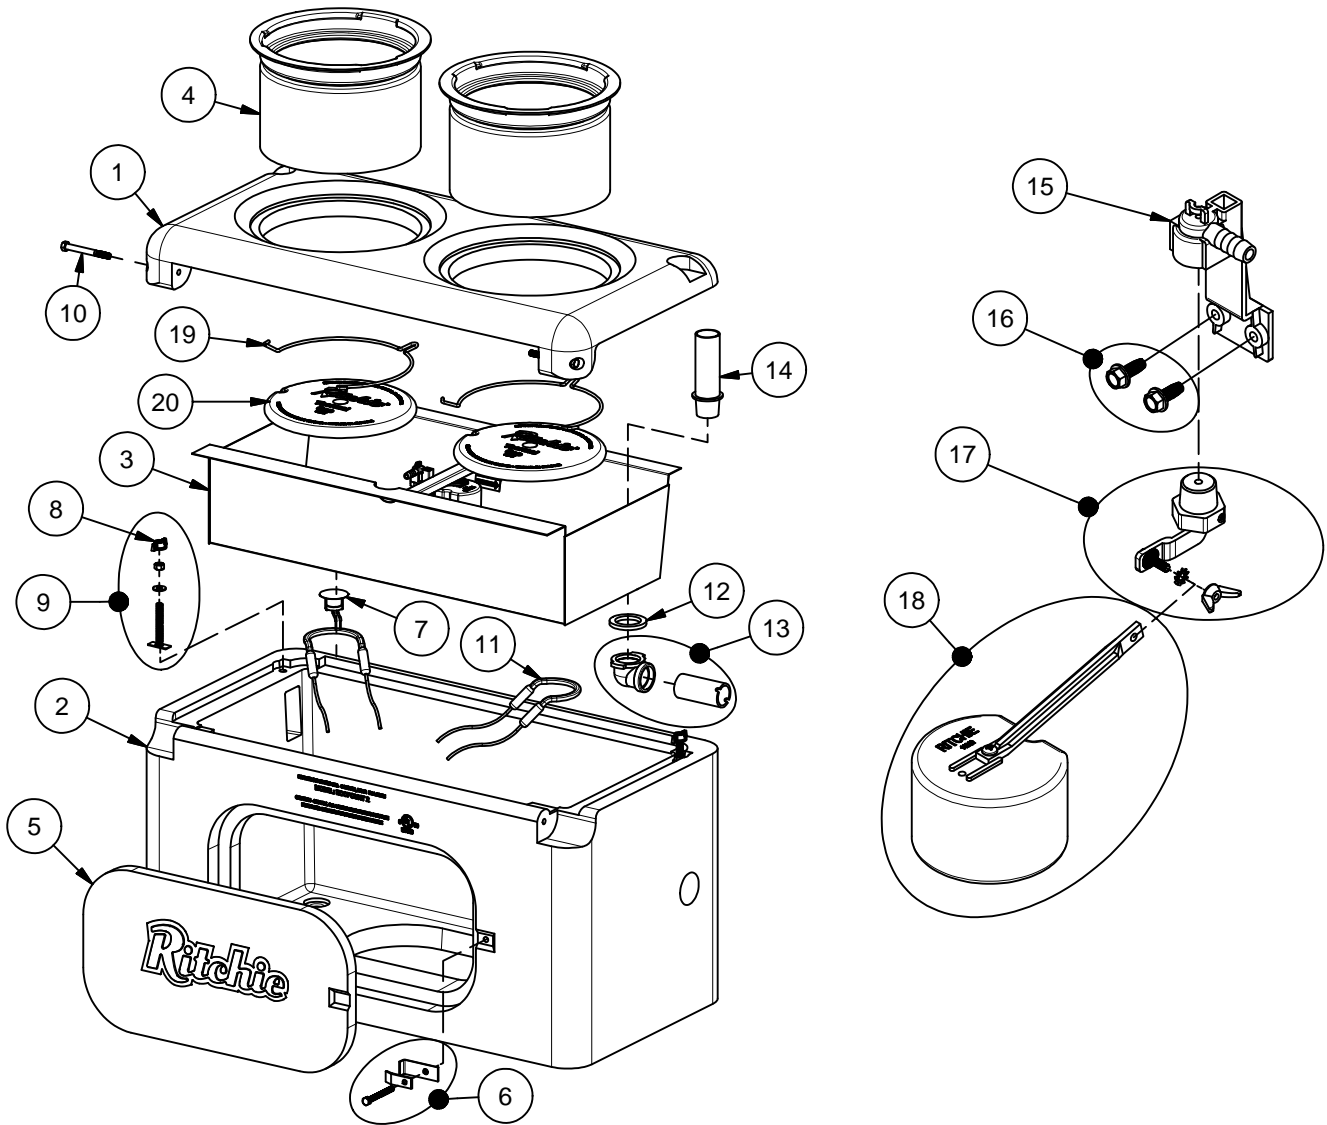

EcoFount 2

Part # 18440

Item	Part #	Description	Qty	Item	Part #	Description	Qty
1	18444	EcoFount 2 Top	1	15	11515	Valve Bracket 1/2" w/ Scrws pkg	1 pkg
2	18446	EcoFount 2 Casing	1	16	15154	Screws Valve Bracket (10/ pkg)	1 pkg
3	18438	EcoFount 2 Trough	1 pkg	17	12575	Red Valve 1/2" pkg	1 pkg
4	18447	EcoFount Drinkwell W/ Ring pkg	2 pkg	18	12836	Float with Long Arm pkg	1 pkg
5	16562	Access Panel 10" x 20"	1	19	17963	Retaining Ring SS	2
6	18147	Access Panel Hardware pkg	1 pkg	20	14412	Thermal Cap	2
7	11885	Disc Thermostat pkg	1 pkg	NS	18318	Bolt Down Washer (4/pkg)	1 pkg
8	18451	Wing Nut 3/8" Nylon (4/pkg)	1 pkg	NS	13830	Cable Htr 120V 48W (1/pkg)	1 pkg
9	18448	T-Bolt w/ Wingnut 3/8" pkg	2 pkg	NS	18429	EcoFount 2 Accessory pkg	1 pkg
10	18452	Bolt 3/8"x3" SS (2/pkg)	1 pkg	NS	14866	Seal Foam 1/2"x3/4"x10' Roll	1
11	14150	Heater 120V 125W (1/pkg)	2 pkg				
12	18075	Drain Washer (6/pkg)	1 pkg		18441	EcoFount 2 240V	
13	16172	Drain Pipe with Elbow	1	NS	16664	Heater 240V 200W (1/pkg)	2 pkg
14	14647	Drain Plug Overflow	1	NS	16424	Cable Htr 240V 48W (1/pkg)	1 pkg