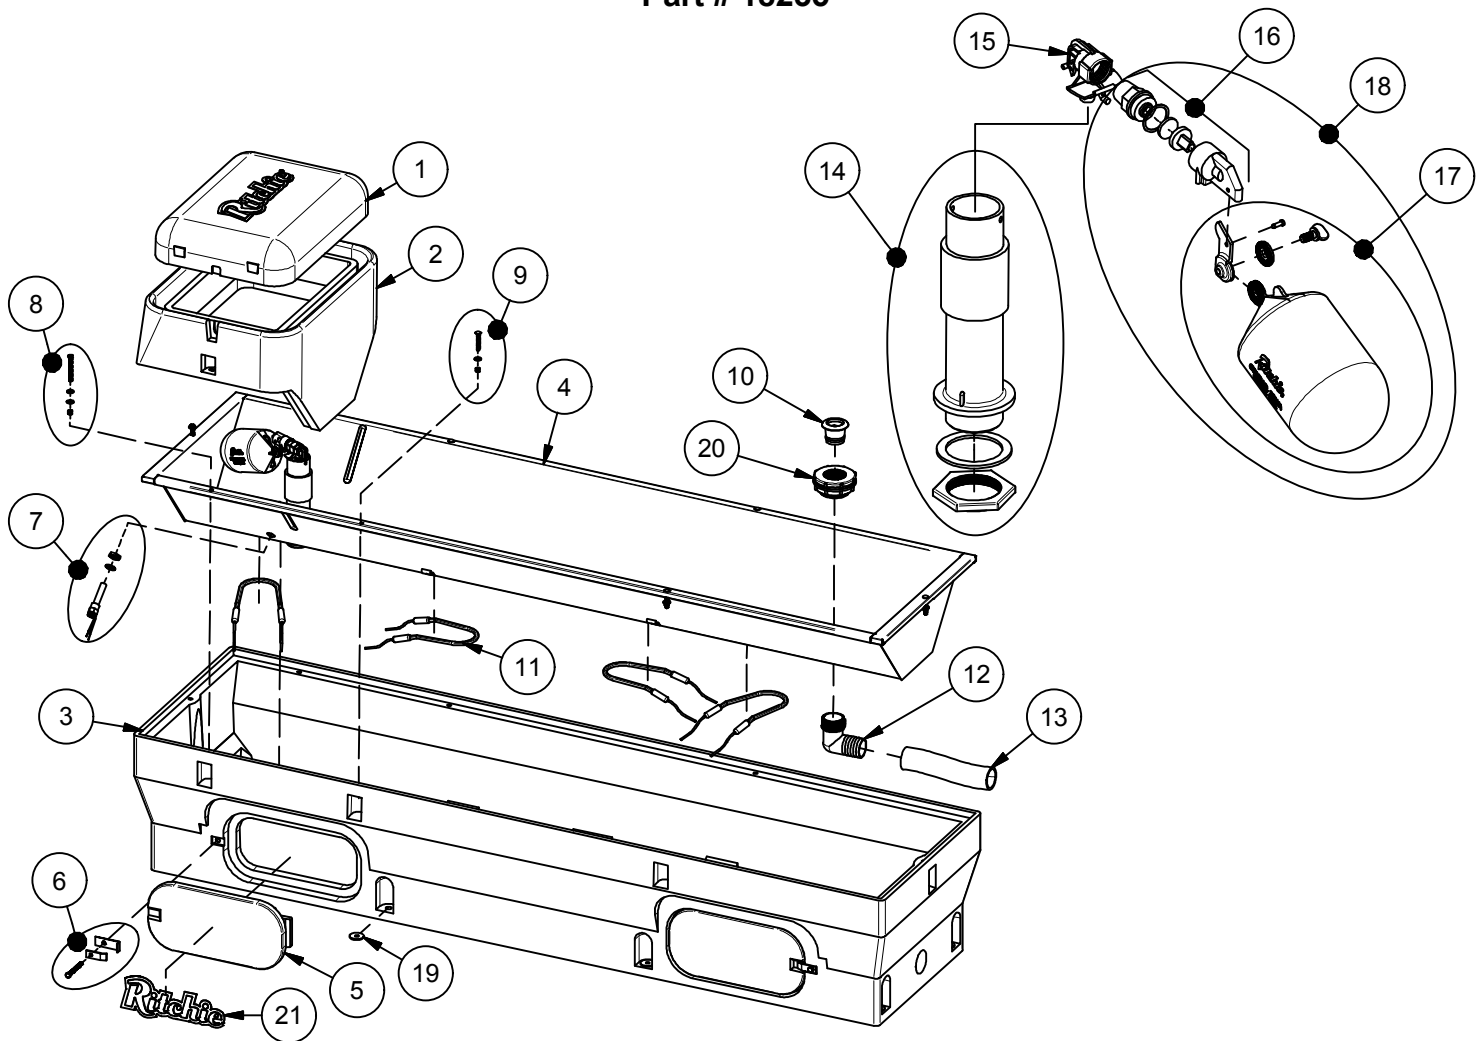

CattleMaster 840

Part # 18235

Item	Part #	Description	Qty	Item	Part #	Description	Qty
1	18428	CM Cover	1	14	18181	CM Standpipe pkg	1 pkg
2	18349	CM Frame pkg	1 pkg	15	11514	Valve Bracket 3/4" pkg	1 pkg
	18350	CM Cover & Frame pkg	1 pkg	16	15377	Green Male Valve 3/4" pkg	1 pkg
3	18240	CM 840 Casing	1	17	18314	Float with Hardware pkg	1 pkg
4	16786	CM 840 Trough pkg	1 pkg		18313	Hardware for Float pkg	1 pkg
5	16621	Access Panel 6"x14"	2	18	16993	Green Valve & Float pkg	1 pkg
6	18147	Access Panel Hardware pkg	2 pkg	19	18318	Bolt Down Washer (4/pkg)	2 pkg
7	16534	Fenwal Thermostat SS pkg	1 pkg	20	17679	CM Bulkhead fitting 2"	1
	18320	O-Ring Fenwal (6/pkg)	1 pkg	21	18653	Ritchie Decal 12" (1/pkg)	1 pkg
	18074	Nut Brass Fenwal (6/pkg)	1 pkg	NS	12583	Valve Supply Line pkg	1 pkg
8	18266	Frame Bolt & Wshr SS(3/pkg)	1 pkg	NS	13830	Cable Htr 120V 48W (1/pkg)	1 pkg
9	18265	Trough Bolt & Nut SS (5/pkg)	1 pkg	NS	18331	CM 840 Accessory pkg	1 pkg
10	18338	CM Drain Plug pkg	1 pkg	NS	14866	Seal Foam 1/2"x3/4"x10' Roll	2
11	11419	Heater 120V 250W (1/pkg)	4 pkg				
12	17678	Drain Elbow Fitting	1		18243	CM 840 240V	
13	17677	Drain Tube 10"	1	NS	11403	Heater 240V 300W (1/pkg)	3 pkg
				NS	16424	Cable Htr 240V 48W (1/pkg)	1 pkg