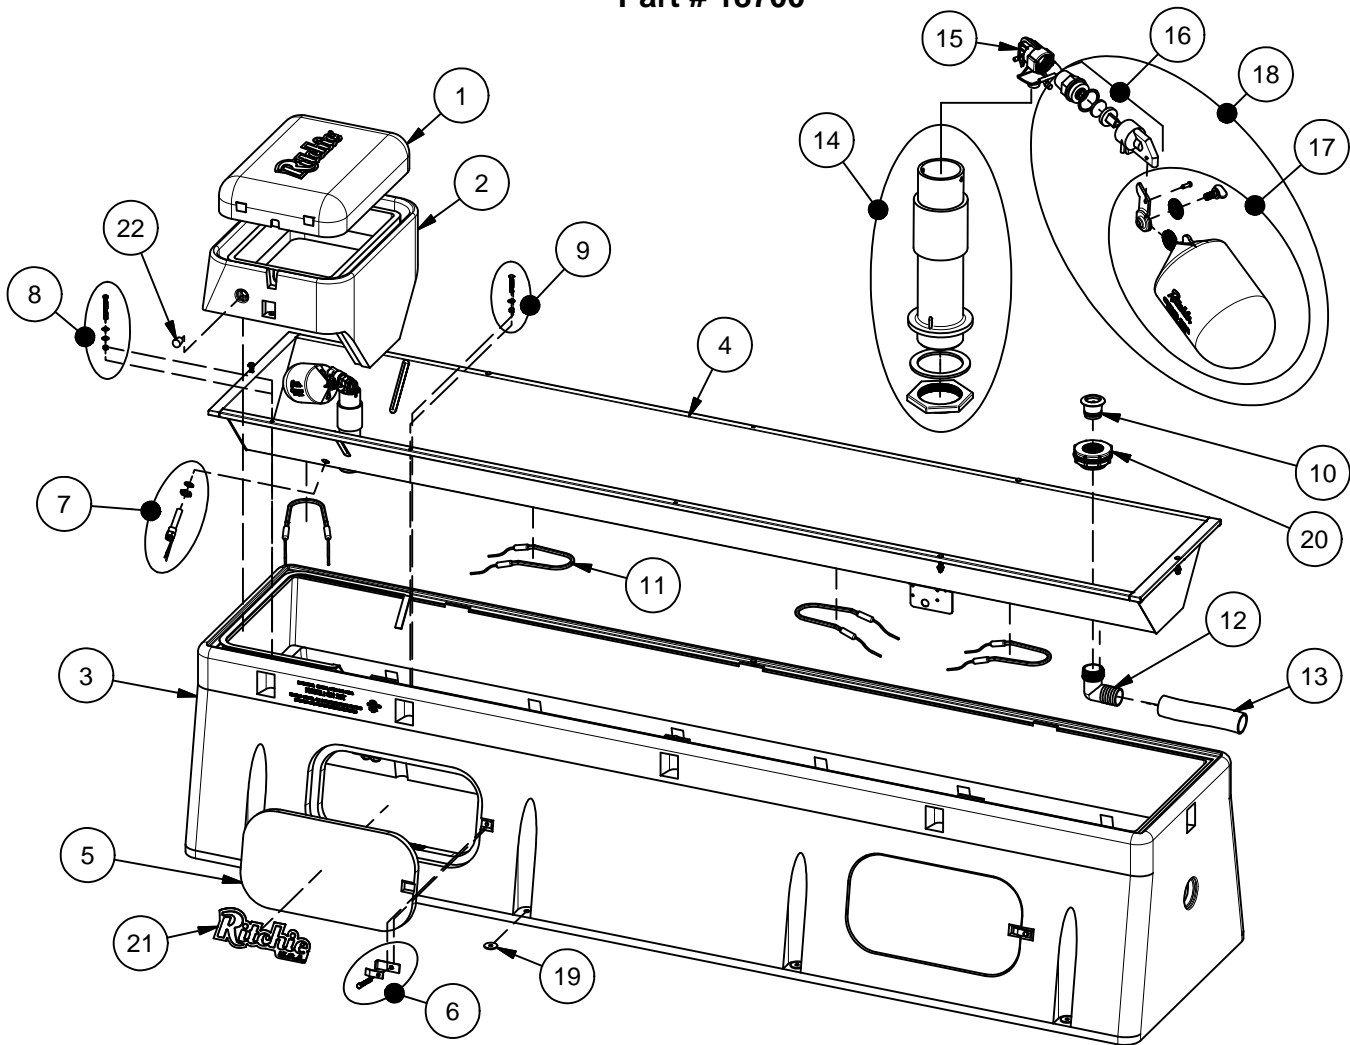

CattleMaster 10T

Part # 18700

Item	Part #	Description	Qty	Item	Part #	Description	Qty
1	18428	CM Cover	1	15	11514	Valve Bracket 3/4" pkg	1 pkg
2	18349	CM Frame pkg	1 pkg	16	15377	Green Male Valve 3/4" pkg	1 pkg
	18350	CM Cover & Frame pkg	1 pkg	17	18314	Float with Hardware pkg	1 pkg
3	18698	CM 10T Casing	1		18313	Hardware for Float pkg	1 pkg
4	18697	CM 10T Trough	1 pkg	18	16993	Green Valve & Float pkg	1 pkg
5	16562	Access Panel 10"x20"	2	19	18318	Bolt Down Washer (4/pkg)	2 pkg
6	18147	Access Panel Hardware pkg	2 pkg	20	17679	CM Bulkhead fitting 2"	1
7	16534	Fenwal Thermostat SS pkg	1 pkg	21	18653	Ritchie Decal 12" (1/pkg)	1 pkg
	18320	O-Ring Fenwal (6/pkg)	1 pkg	22	17281	Plug #3 - Water Channel (2/pkg)	1 pkg
	18074	Nut Brass Fenwal (6/pkg)	1 pkg	NS	12583	Valve Supply Line pkg	1 pkg
8	18266	Frame Bolt & Wshr SS(3/pkg)	1 pkg	NS	13830	Cable Htr 120V 48W (1/pkg)	1 pkg
9	18265	Trough Bolt & Nut SS (5/pkg)	1 pkg	NS	18331	CM 10T Accessory pkg	1 pkg
10	18338	CM Drain Plug pkg	1 pkg	NS	14866	Seal Foam 1/2"x3/4"x10' Roll	2
11	11419	Heater 120V 250W (1/pkg)	4 pkg				
12	17678	Drain Elbow Fitting	1		18701	CM 10T 240V	
13	17677	Drain Tube 10"	1	NS	11403	Heater 240V 300W (1/pkg)	3 pkg
14	18181	CM Standpipe pkg	1 pkg	NS	16424	Cable Htr 240V 48W (1/pkg)	1 pkg